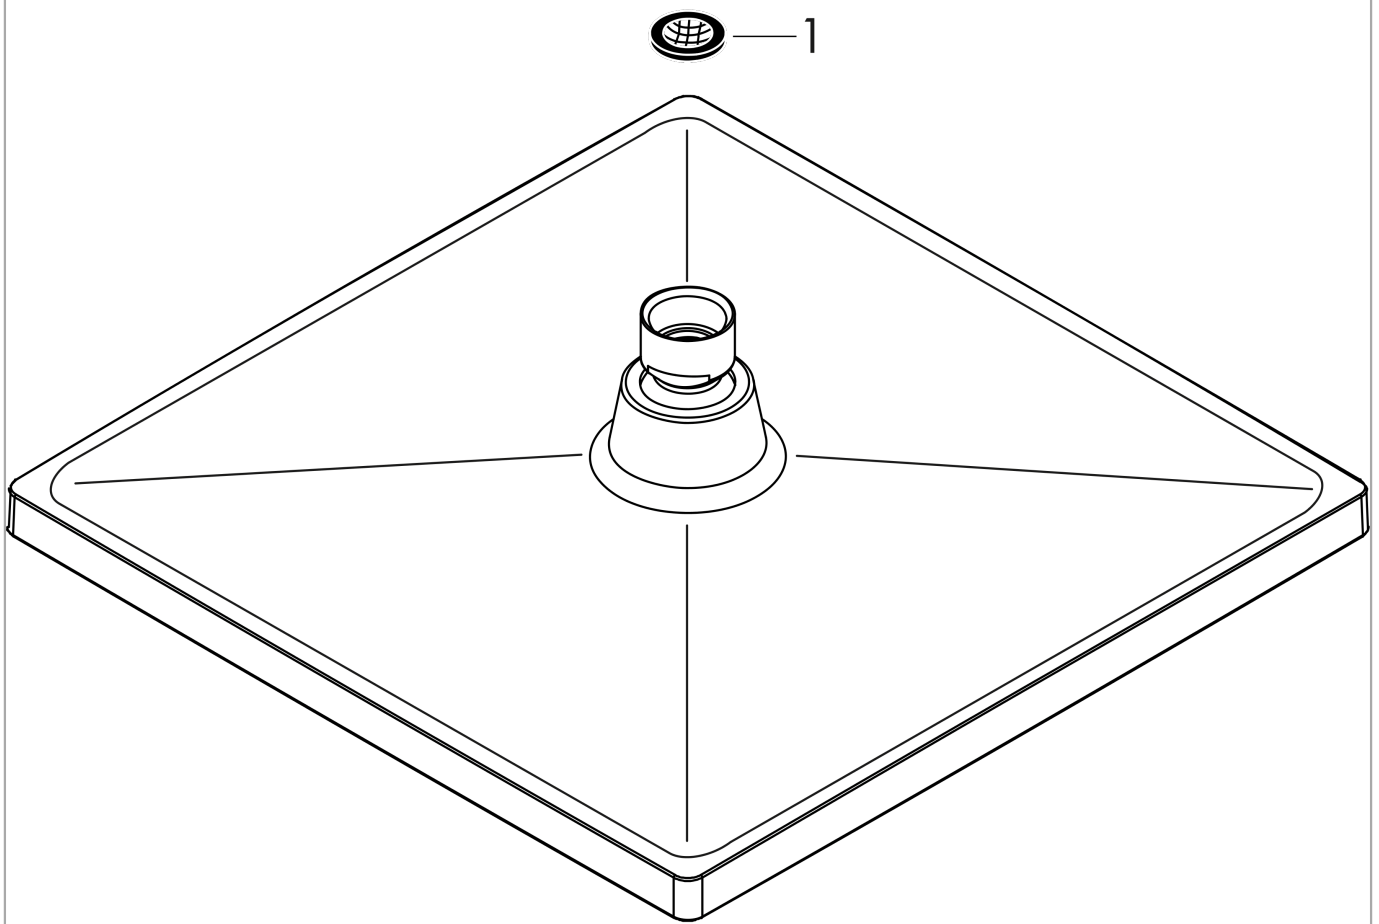

Crometta E

Overhead shower 240 1jet

Surface: **Chrome** Article Number: **26726000**

Description

product features

- shower head size: 240 x 240 mm
- spray type: Rain
- ball-joint: overhead shower angle adjustable
- material spray disc: plastic
- maximum flow rate at 3 bar: 15,9 l/min
- flow rate Rain spray (at 3 bar): 15,9 l/min
- function from: 8,9 l/min
- minimum flow pressure: 1 bar
- installation: ceiling or wall
- connection thread G ½
- connection dimension: DN15
- suitable for continuous flow water heaters

Technology

Product image

Scale drawing

Flowchart

The consumption was measured in combination with the appropriate fittings (thermostat/mixer/ in-wall valve) to reflect actual application in practice.

Crometta E
Overhead shower 240 1jet
 Surface: **Chrome** Article Number: **26726000**

Exploded Drawing

Year of production: >04/16

Crometta E
Overhead shower 240 1jet
 Surface: **Chrome** Article Number: **26726000**

Spare part list

Year of production: >04/16

Pos.	Description	Article Number	Price	PU
1	filter packing	94246000	€ 3,33	1