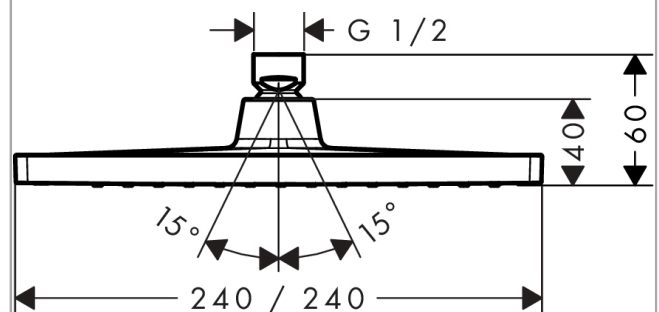

Crometta E

Overhead shower 240 1jet

Surface: **Chrome** Article Number: **26726000**

Description

product features

- shower head size: 240 x 240 mm
- spray type: Rain
- ball-joint: overhead shower angle adjustable
- material spray disc: plastic
- maximum flow rate at 3 bar: 15,9 l/min
- flow rate Rain spray (at 3 bar): 15,9 l/min
- function from: 8,9 l/min
- minimum flow pressure: 1 bar
- installation: ceiling or wall
- connection thread G ½
- connection dimension: DN15
- suitable for continuous flow water heaters

Technology

Product image

Scale drawing

Flowchart

The consumption was measured in combination with the appropriate fittings (thermostat/mixer/ in-wall valve) to reflect actual application in practice.

Crometta E
Overhead shower 240 1jet
 Surface: **Chrome** Article Number: **26726000**

Exploded Drawing

Year of production: >04/16

Crometta E
Overhead shower 240 1jet
 Surface: **Chrome** Article Number: **26726000**

Spare part list

Year of production: >04/16

Pos.	Description	Article Number	Price	PU
1	filter packing	94246000	€ 3,33	1