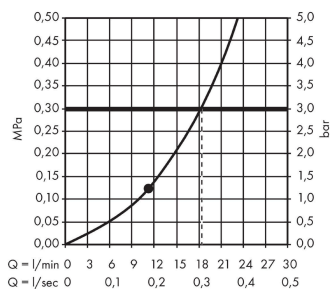

Crometta E

Overhead shower 240 1jet

Surface: **Chrome** Article Number: **26726000**

Description

product features

- shower head size: 240 x 240 mm
- spray type: Rain
- ball-joint: overhead shower angle adjustable
- material spray disc: plastic
- maximum flow rate at 3 bar: 15,9 l/min
- flow rate Rain spray (at 3 bar): 15,9 l/min
- function from: 8,9 l/min
- minimum flow pressure: 1 bar
- installation: ceiling or wall
- connection thread G ½
- connection dimension: DN15
- suitable for continuous flow water heaters

Technology

Product image

Scale drawing

Flowchart

The consumption was measured in combination with the appropriate fittings (thermostat/mixer/ in-wall valve) to reflect actual application in practice.

Crometta E
Overhead shower 240 1jet
 Surface: **Chrome** Article Number: **26726000**

Exploded Drawing

Year of production: >04/16

Crometta E
Overhead shower 240 1jet
 Surface: **Chrome** Article Number: **26726000**

Spare part list

Year of production: >04/16

Pos.	Description	Article Number	Price	PU
1	filter packing	94246000	€ 3,33	1